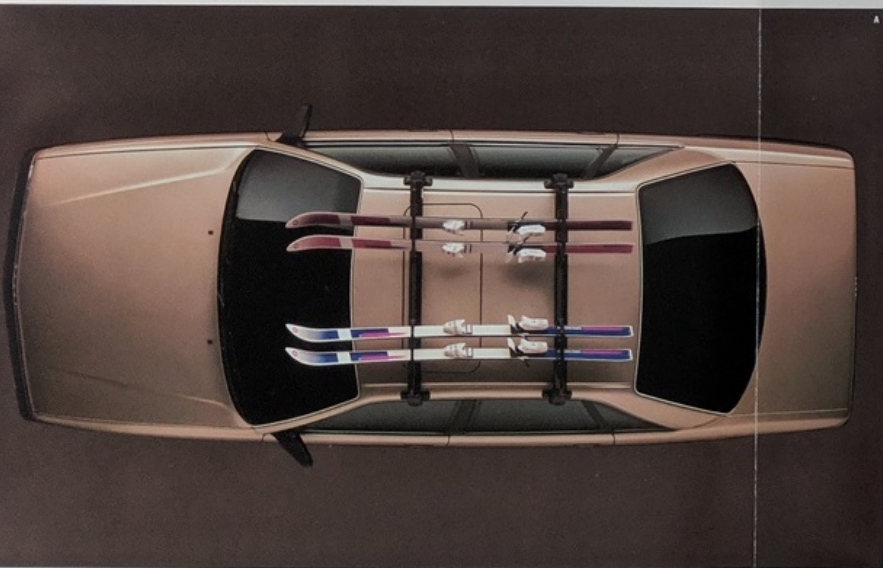

No one knows your Audi quite like the people who built it. Our commitment to the quality of our Genuine Accessories and Replacement Parts for your Audi makes them a lasting value. Maintain the original standards of your Audi with Genuine Parts and Accessories that are designed, engineered and manufactured to Audi's exacting specifications. This is how you can extend life of ownership and add value to your investment.

A. SKI ATTACHMENT*

B. SUN ROOF SHIELD DEFLECTOR

D. RADIO CARRIER BAG

E. SPLASH GUARDS

F. FRONT END COVER

G. FOOTLIGHTS

H. FLOOR MATS

I. BICYCLE HOLDER ATTACHMENT*

J. LATTICE SPORT WHEEL

K. REAR SPOILER

L. LUGGAGE RACK ATTACHMENT*

M. ALLOY WHEEL SECURITY LOCKS

N. FIRST AID KIT

O. AUTOBANN® CAR CARE CHEMICALS